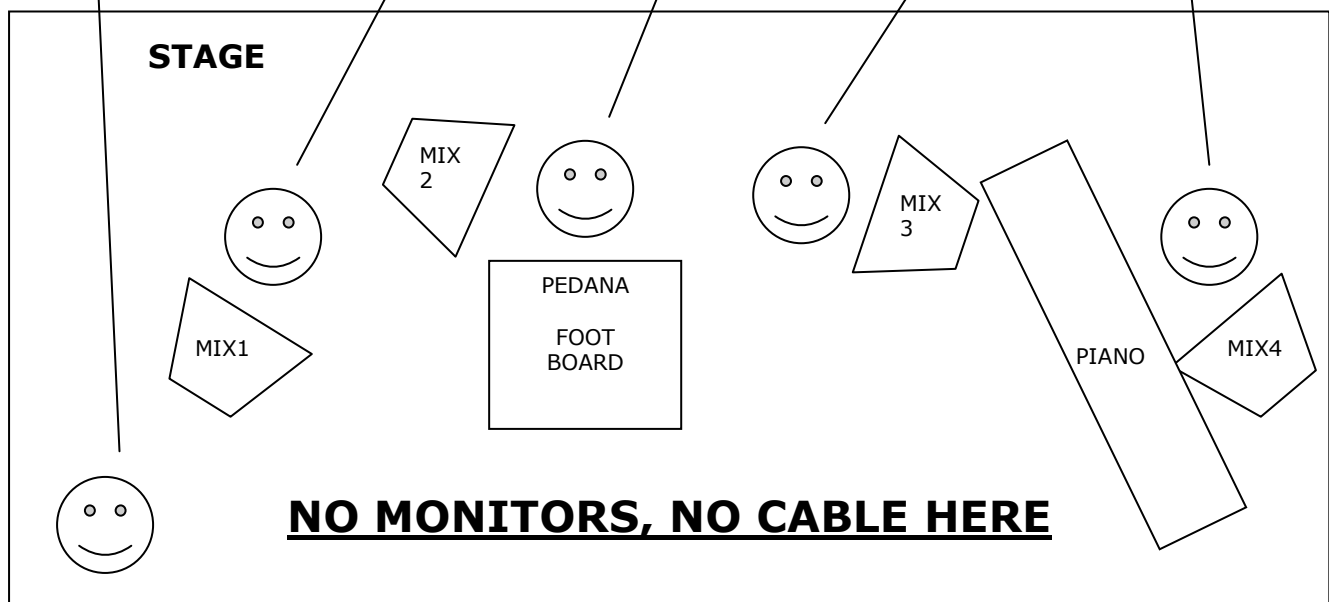

NICOLA	JACOPO	ANDREA	MILO	PAOLO
1 SM58 vocals 1 XLR stepdance	1 SM58 vocals 1 XLR guitar 1 AC line 220V 1 sedia/ chair	1 D.I. accordion 1 XLR melodeon 1 XLR piedi/feet 1 SM58 vocals 1 AC line 220V 1 sedia/ chair	1 SM58 vocals 1 XLR fiddle 2 AC line 220V 1 sedia/ chair	2 D.I. piano 1 SM58 vocals 1 AC line 220V 1 sedia/chair